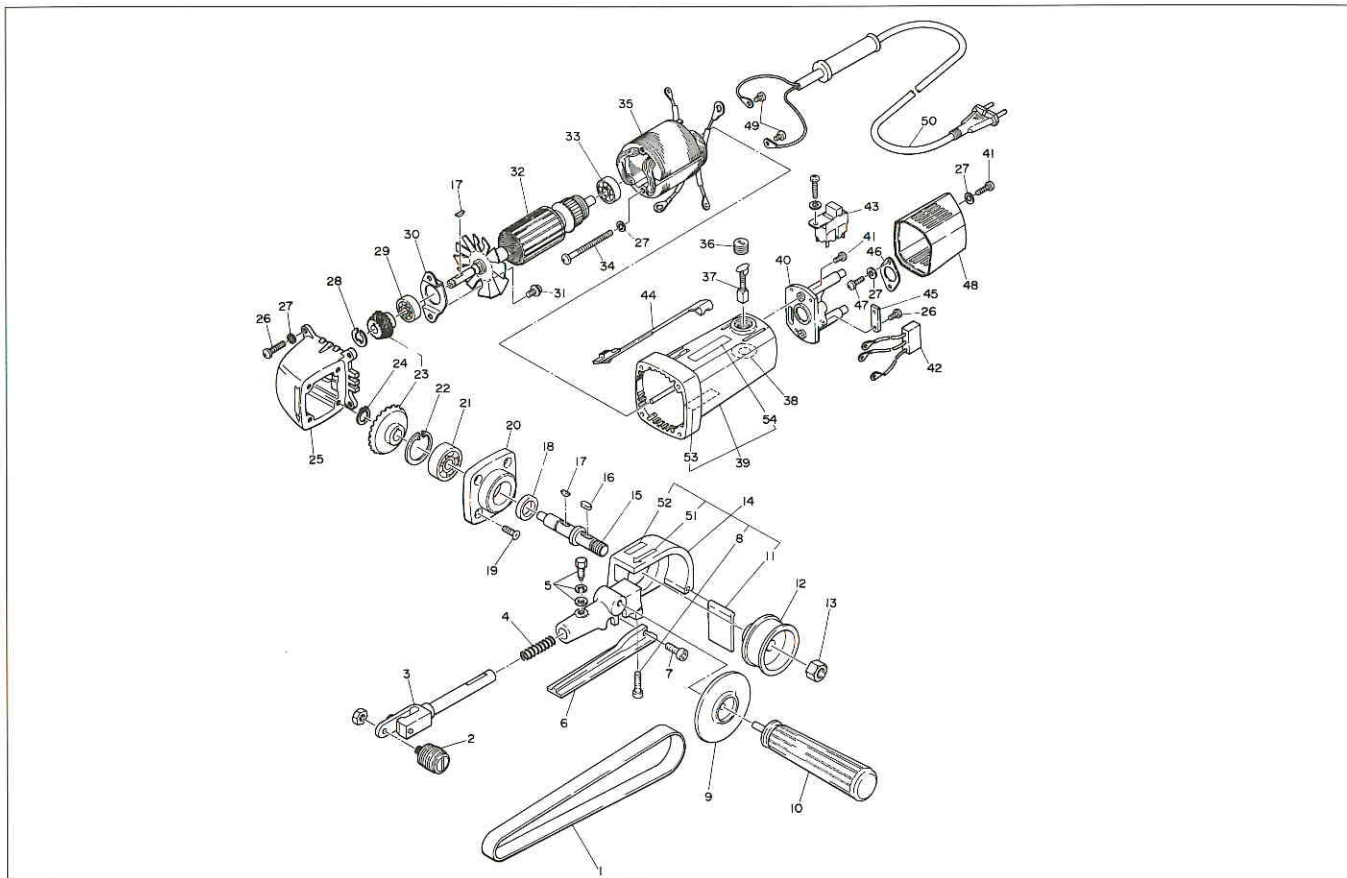

# BELTON EB-20A ASSEMBLY AND PARTS LIST

The Part Numbers with ( ) are included in the Ass'y parts written above them.

No.	Part No.	Part Name	Q'ty	Price
1	TP15867	Abrasive Belt Z76X # 60×20	1	
2	TA90514	Idle Pulley B Ass'y	1 set	
3	TA9A632	Idle Pulley Bracket B Sub Ass'y	1 set	
4	TP16535	Spring 1.2×7.8×51	1	
5	TA92254	Key Bolt Ass'y	1 set	
6	TP01935	Flat Shoe	1	
7	TP01945	Hex. Socket Head Cap Screw 5×12	1	
12	TP01917	Drive Pulley	1	
13	TP01918	Hex. Nut M10×1.25	1	
14	TB01937	Guard Body Ass'y	1 set	
8	(TP01934)	Hex. Socket Head Cap Screw 5×18	1	
11	(TP16207)	Dust Cover	1	
51	(TP16360)	Warning Label for Wheel Guard	1	
52	(TP16361)	Warning Label	1	
15	TQ00827	Spindle	1	
16	TQ01370	Parallel Key both ends round 4×4×18	1	
17	TP03755	Woodruff Key 2.5×10	2	
18	TP16195	Dust Seal	1	
19	TP02750	Countersunk Head Screw 4×12	4	
20	TP16119	Bearing Case	1	
21	TP03675	Ball Bearing 6200ZZ	1	
22	TP01173	Internal Retaining Ring C-30	1	
23	TB01097	Pinion Gear Ass'y	1 set	
24	TP04595	External Retaining Ring C-10	1	
25	TB00609	Gear Case Sub Ass'y	1 set	
26	TP16208	Pan Head Tapping Screw 4×16	6	
27	TP04234	Spring Washer M4	10	
28	TQ00422	Bowed Retaining Ring E BETW-6	1	
29	TP11779	Ball Bearing 629DD	1	
30	TP16252	Bearing Supporter	1	
31	TP11245	Pan Head Screw 4×10	2	

No.	Part No.	Part Name	Q'ty	Price
32	TA9A446	Rotor Sub Ass'y	1 set	
33	TP16251	Ball Bearing 627ZZ	1	
34	TP16254	Pan Head Screw 4×60	2	
35	TA9A444	Stator Ass'y	1 set	
36	TP16213	Brush Cap	2	
37	TA9A633	Carbon Brush Ass'y	1 set	
38	TP16266	Insulation Seat Metal	2	
39	TB03218	Motor Case Ass'y	1 set	
53	(TQ04069)	Plate Nitto	1	
54	(TP16216)	Plate Specification	1	
40	TP16256	Insulation Stand	1	
41	LP12832	Pan Head Tapping Screw 4×14	4	
42	TQ03965	Capacitor SKT	1	
43	TA99917	Switch Ass'y	1 set	
44	TA99916	Switch Lever Ass'y	1 set	
45	TP16261	Cord Clamp	1	
46	TP16262	Cord Stopper	1	
47	TP04235	Pan Head Screw 4×8	1	
48	TP16255	Motor Cover	1	
49	TP16292	Pan Head Screw 3.5×8	4	
50	TB02514	Cabtyre Cord Ass'y	1 set	